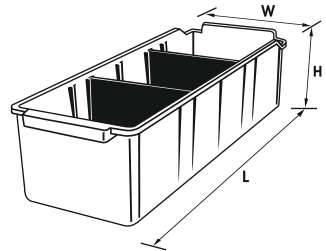

10^3 10^4 10^5 10^6 CONDUCTIVE	10^7 10^8 10^9 STATIC DISSIPATIVE	10^{10} 10^{11} 10^{12} ANTI STATIC	10^{13} INSULATIVE
--	---	---	--------------------------------

- **MADE FROM CONDUCTIVE POLYPROPYLENE**
- Designed to fit roll post shelving systems.
- Five standard bin sizes to suit 400mm deep shelving.
- Resistant to most industrial solvents.
- Integral back stop for clear viewing of PANDA BIN contents.
- Partitions are notched to ensure positive location within the bins.
- PANDA BINS feature a small handle to allow maximum area of the front face for sticking identification labels.

BIN DIMENSIONS

ART NO	Outer Dimensions			Inner Dimensions			No Of Partitions with each bin	Effective Height	Std. Pack
	Length	Width	Height	Length	Width	Height			
PSB 401-C	415	100	60	393	86	55	3	55	24
PSB 402-C	415	100	110	393	86	105	2	105	24
PSB 403-C	415	150	110	393	136	105	2	105	12
PSB 404-C	415	220	135	393	210	130	2	130	12
PSB 405-C	415	300	135	393	282	130	2	130	6